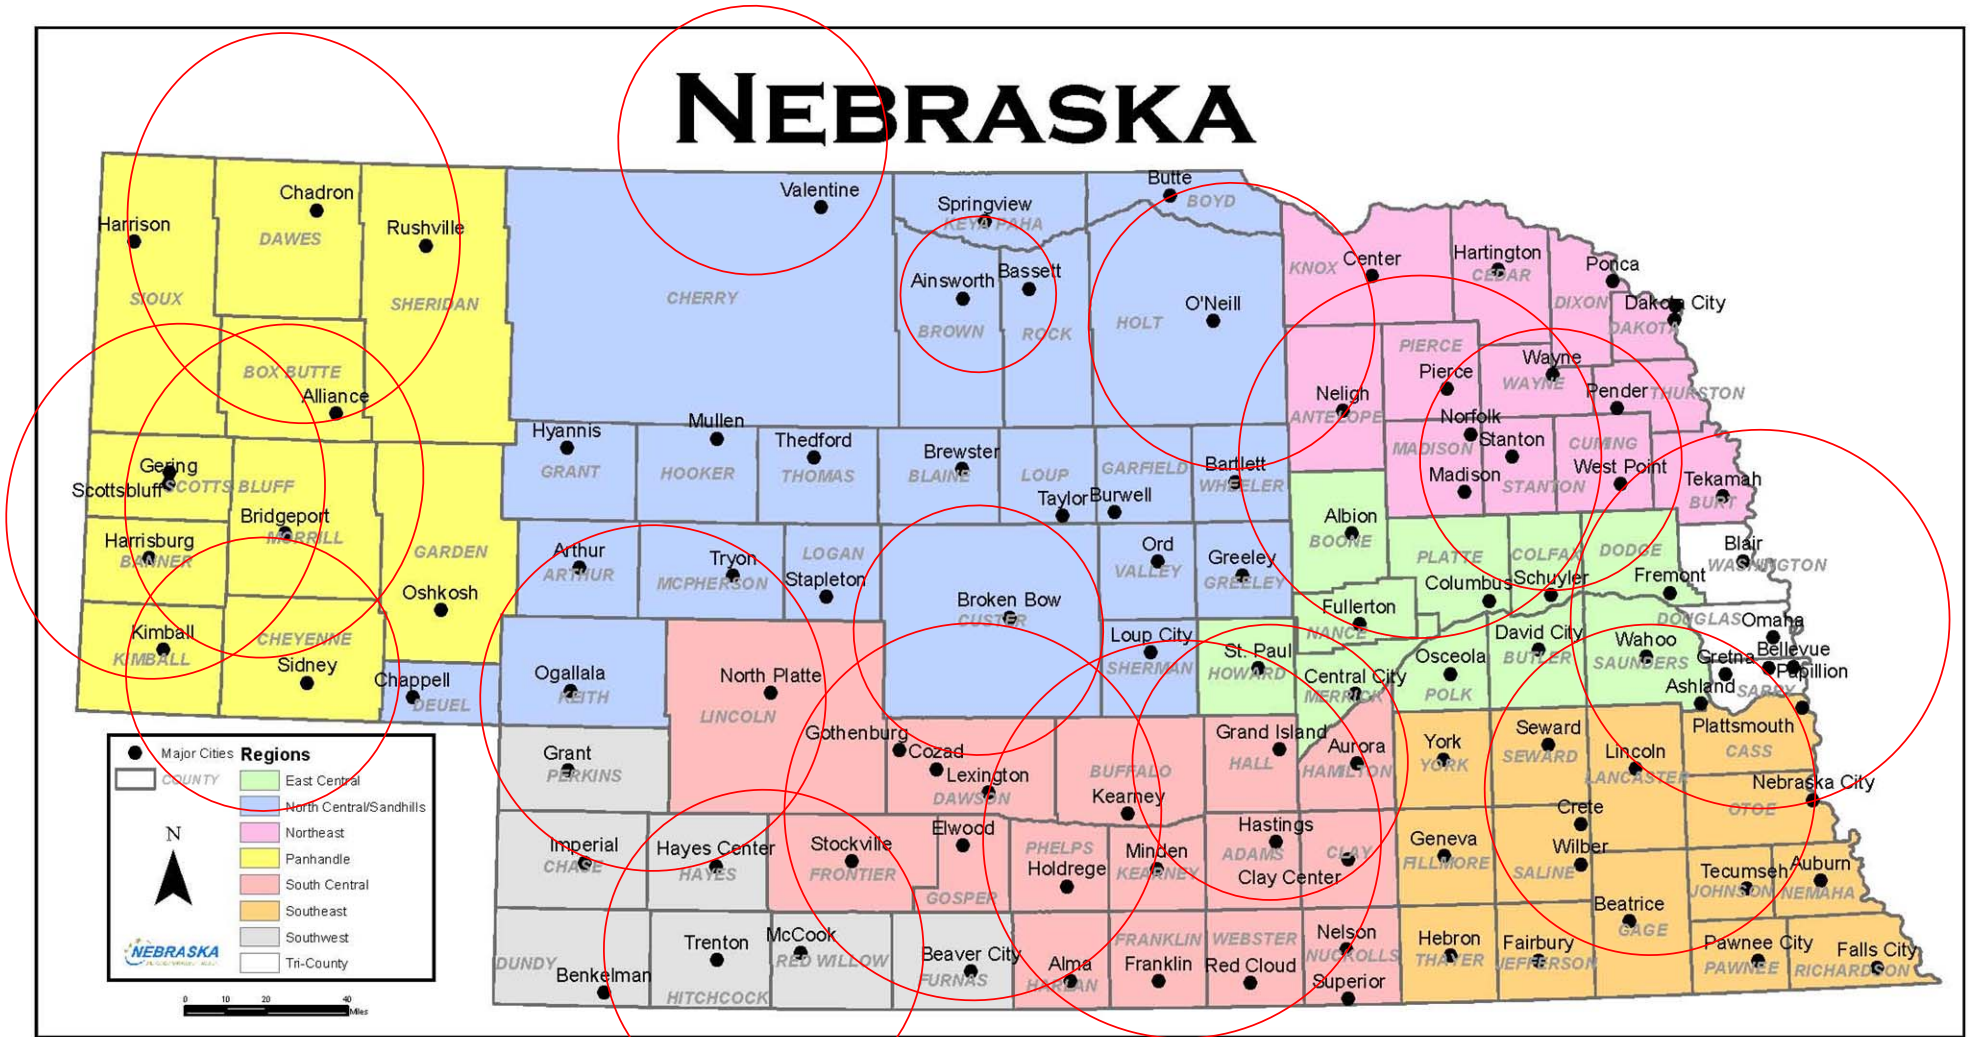

# NEBRASKA

NEBRASKA STATE EMERGENCY ALERT SYSTEM OPERATIONAL PLAN, APPENDIX E:  
 Map of 8 Emergency Regions and 17 LP-1 Stations (all FM).  
 Station Coverage circles are approximate 60 dBu.  
 See Appendix D for the list of LP-1 stations.